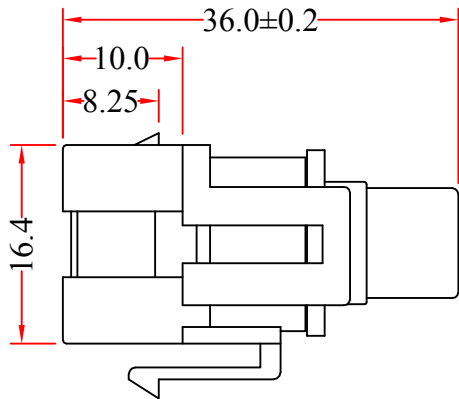

REV.	DESCRIPTION	DATE
A		01-2013

RoHS

ITEM NUMBER	324-350WH			DRAWER	JL
TITLE	Keystone Insert, White, Recessed 3.5mm Stereo Female Coupler			CHECKED	
MATERIAL		SCALE		APPROVED	
REV.	A	UNIT	MM		
DRAWING NO:				 888-212-8295.com <b>CableWholesale.com</b>	

2	White ABS Body
1	3.5mm Stereo Jack to Jack ,Nickel Plated
NO.	SPECIFICATIONS
BOM LIST	