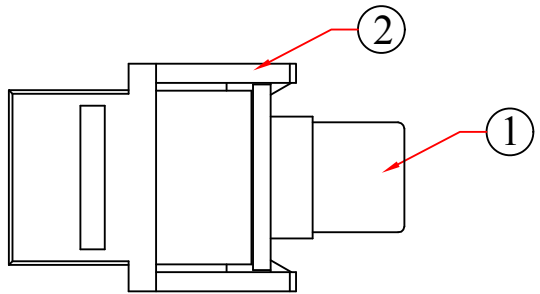

REV.	DESCRIPTION	DATE
A		01-2013

RoHS

ITEM NUMBER	324-350WH			DRAWER	JL
TITLE	Keystone Insert, White, Recessed 3.5mm Stereo Female Coupler			CHECKED	
MATERIAL		SCALE		APPROVED	
REV.	A	UNIT	MM		
DRAWING NO:				 888-212-8295.com <b>CableWholesale.com</b>	

2	White ABS Body
1	3.5mm Stereo Jack to Jack ,Nickel Plated
NO.	SPECIFICATIONS
BOM LIST	