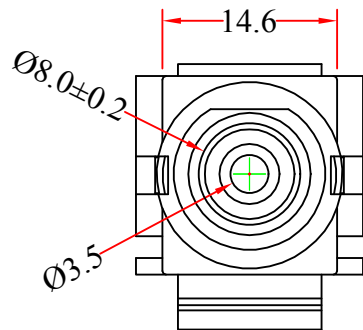

REV.	DESCRIPTION	DATE
A		01-2013

RoHS

ITEM NUMBER	324-350WH			DRAWER	JL
TITLE	Keystone Insert, White, Recessed 3.5mm Stereo Female Coupler			CHECKED	
MATERIAL		SCALE		APPROVED	
REV.	A	UNIT	MM		
DRAWING NO:				 888-212-8295.com <b>CableWholesale.com</b>	

2	White ABS Body
1	3.5mm Stereo Jack to Jack ,Nickel Plated
NO.	SPECIFICATIONS
BOM LIST	