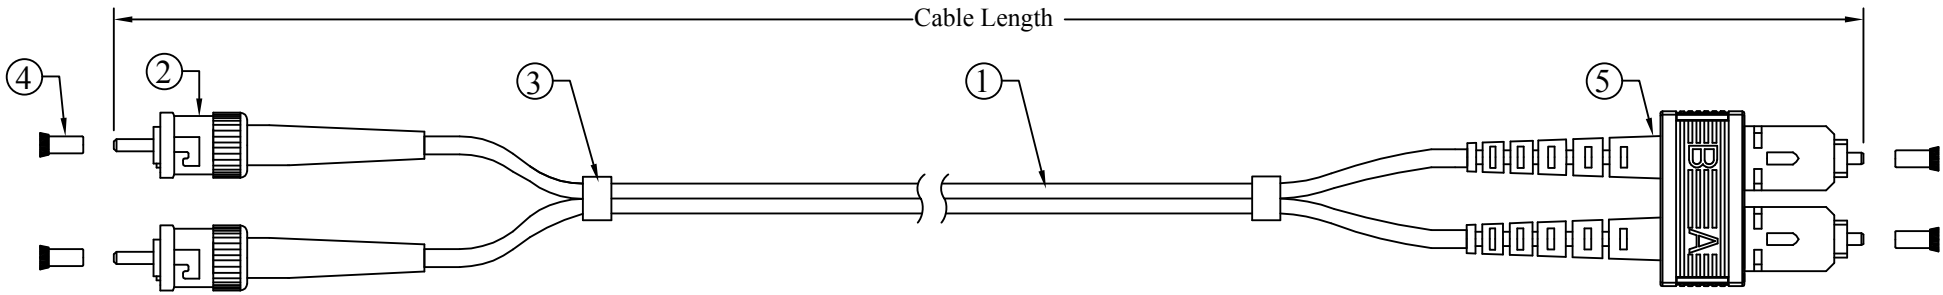

REV.	DESCRIPTION	DATE
A		09-2011

RoHS

NOTES:
Insertion loss < 0.5 dB

PART NO.	CABLE LENGTH	PART NO.	CABLE LENGTH
SCST-11101	1 Meter	SCST-11110	10 Meter
SCST-11102	2 Meter	SCST-11115	15 Meter
SCST-11103	3 Meter	SCST-11120	20 Meter
SCST-11104	4 Meter	SCST-11125	25 Meter
SCST-11105	5 Meter	SCST-11130	30 Meter
SCST-11106	6 Meter	SCST-11140	40 Meter
SCST-11107	7 Meter	SCST-11145	45 Meter
SCST-11108	8 Meter		

NO.	SPECIFICATIONS
5	SC MM Connector (Beige Housing Red/Black Boot)
4	Cap
3	Shrinkage Tube
2	ST MM Connector (Metal Housing Red/Black Boot)
1	OD:2.8mm, Multimode, Duplex,62.5/125 Fiber Optic Cable,PVC, Color: Orange
BOM LIST	

ITEM NUMBER	SCST-111xx		DRAWER	JL
TITLE	SC / ST, Multimode, Duplex Fiber Optic Cable,62.5/125		CHECKED	
MATERIAL	SCALE		APPROVED	
REV.	A	UNIT	INCH	
DRAWING NO:				