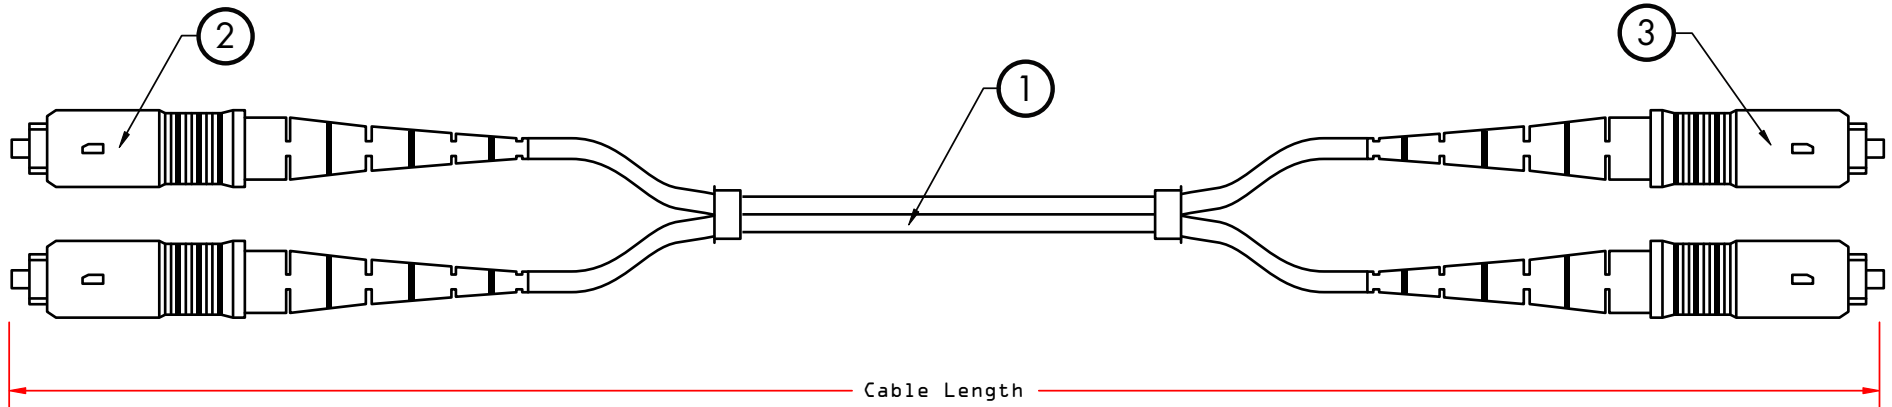

REV.	DESCRIPTION	DATE
A		
B		02-2006

Operating Temp	-20C - 70C
Storage Temp	-40C - 70C
Insertion Loss	0.3dB
Return Loss	50dB
Length Tolerances < 5M	0 - 25cm
Length Tolerances > 5M	0 - 40cm
Repeatability	< 0.2dB
Exchangeability	< 0.2dB

PART NO.	CABLE LENGTH
SCSC-11101	1 M
SCSC-11102	2 M
SCSC-11103	3 M
SCSC-11104	4 M
SCSC-11105	5 M
SCSC-11107	7 M
SCSC-11110	10 M

ITEM NUMBER	SCSC-111xx		DRAWER	MPD
TITLE	SC to SC Multi-mode, Duplex, 62.5/125, Fiber Optic Cable		CHECKED	MAC
			APPROVED	MAC
MATERIAL	SCALE		 	
REV.	A	UNIT		INCH
DRAWING NO:			 <b>888-212-8295.com</b> <b>CableWholesale</b>	

3	SC Connector
2	SC Connector
1	2.8mm, Multi-mode, Duplex, 62.5/125 Fiber Cable
NO.	SPECIFICATIONS
	BOM LIST