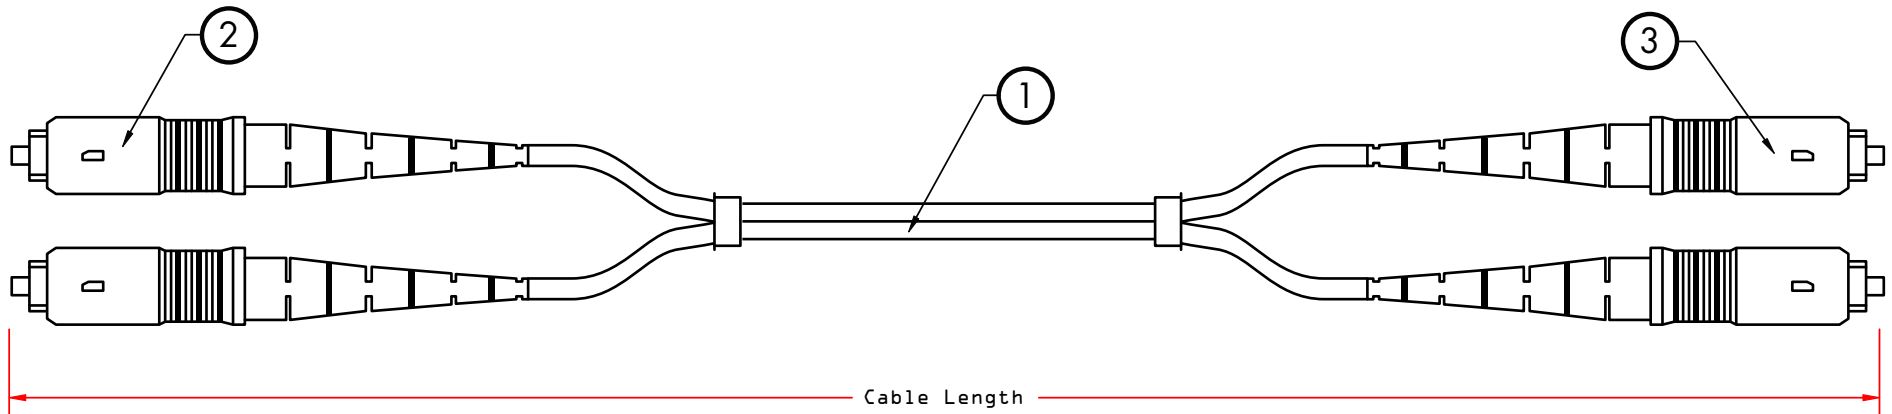

REV.	DESCRIPTION	DATE
A		
B		02-2006

Operating Temp	-20C - 70C
Storage Temp	-40C - 70C
Insertion Loss	0.3dB
Return Loss	50dB
Length Tolerances < 5M	0 - 25cm
Length Tolerances > 5M	0 - 40cm
Repeatability	< 0.2dB
Exchangeability	< 0.2dB

PART NO.	CABLE LENGTH
SCSC-11001	1 M
SCSC-11002	2 M
SCSC-11003	3 M
SCSC-11004	4 M
SCSC-11005	5 M
SCSC-11007	7 M
SCSC-11010	10 M

ITEM NUMBER	SCSC-110xx		DRAWER	MPD
TITLE	SC to SC Multi-mode, Duplex, 50/125, Fiber Optic Cable		CHECKED	MAC
			APPROVED	MAC
MATERIAL		SCALE	 	
REV.	A	UNIT		INCH
DRAWING NO:				

3	SC Connector
2	SC Connector
1	2.8mm, Multi-mode, Duplex, 50/125 Fiber Cable
NO.	SPECIFICATIONS
BOM LIST	