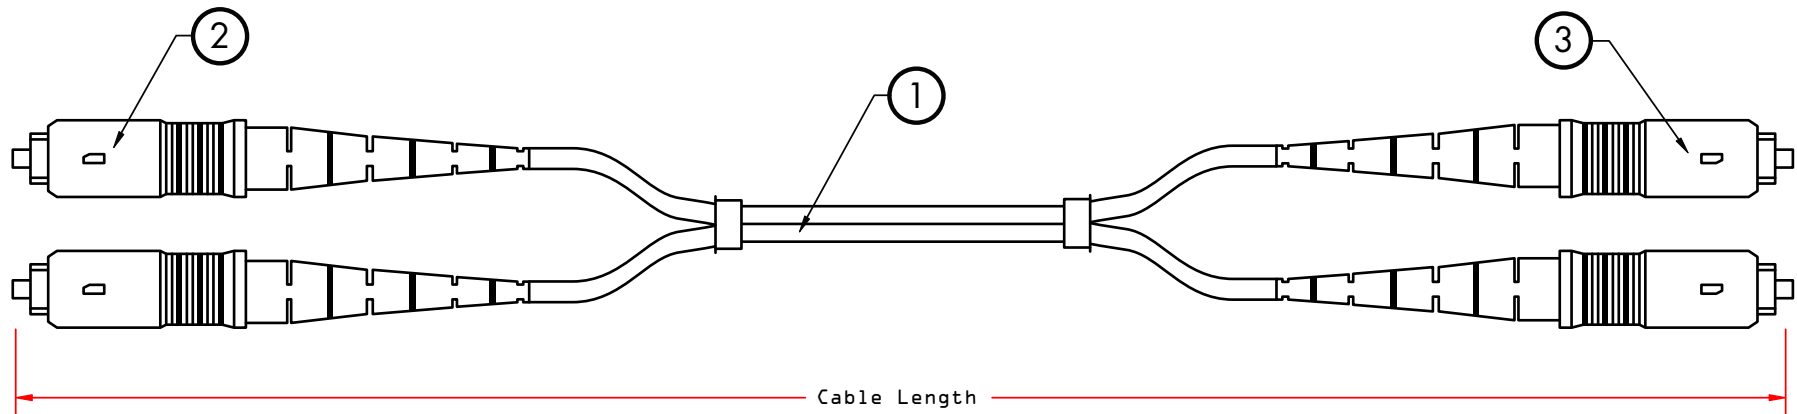

REV.	DESCRIPTION	DATE
A		
B		02-2006

Operating Temp	-20C - 70C
Storage Temp	-40C - 70C
Insertion Loss	0.3dB
Return Loss	50dB
Length Tolerances < 5M	0 - 25cm
Length Tolerances > 5M	0 - 40cm
Repeatability	< 0.2dB
Exchangeability	< 0.2dB

PART NO.	CABLE LENGTH
SCSC-01201	1 M
SCSC-01202	2 M
SCSC-01203	3 M
SCSC-01204	4 M
SCSC-01205	5 M
SCSC-01207	7 M
SCSC-01210	10 M

ITEM NUMBER	SCSC-012xx		DRAWER	MPD
TITLE	SC to SC Single-mode, Duplex, 50/125, Fiber Optic Cable		CHECKED	MAC
MATERIAL	SCALE		APPROVED	MAC
REV.	A	UNIT	INCH	 
DRAWING NO:				

3	SC Connector
2	SC Connector
1	2.8mm, Single-mode, Duplex, 50/125 Fiber Cable
NO.	SPECIFICATIONS
BOM LIST	