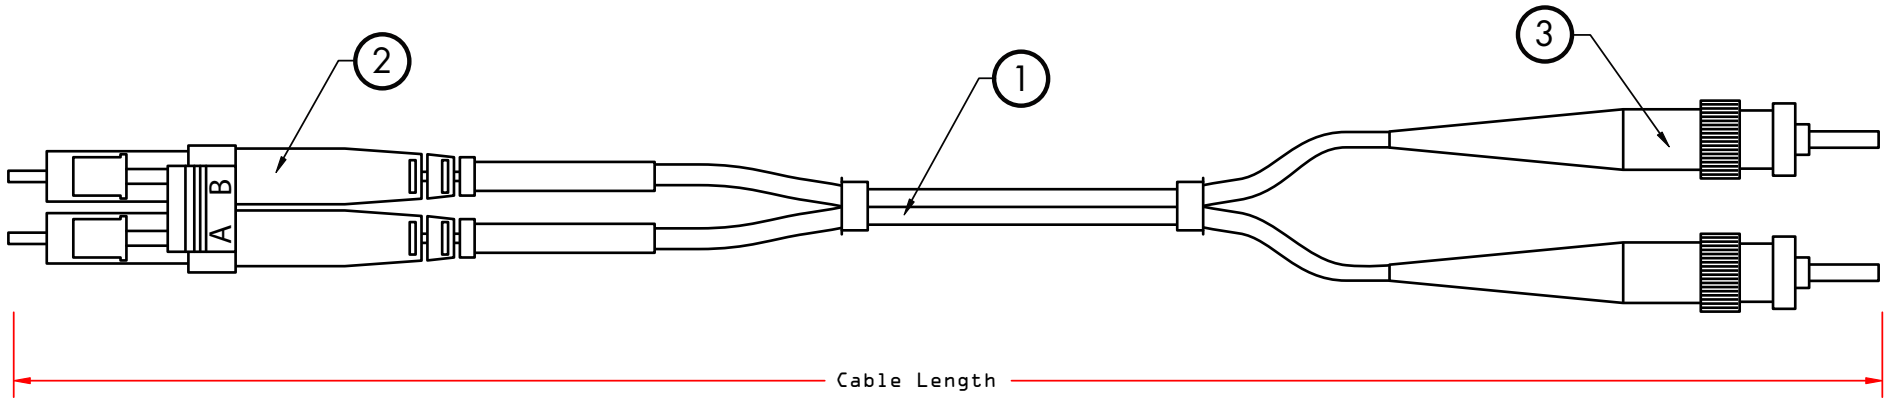

REV.	DESCRIPTION	DATE
A		
B		02-2006

Operating Temp	-20C - 70C
Storage Temp	-40C - 70C
Insertion Loss	0.3dB
Return Loss	50dB
Length Tolerances < 5M	0 - 25cm
Length Tolerances > 5M	0 - 40cm
Repeatability	< 0.2dB
Exchangeability	< 0.2dB

PART NO.	CABLE LENGTH
LCST-01201	1 M
LCST-01202	2 M
LCST-01203	3 M
LCST-01204	4 M
LCST-01205	5 M
LCST-01207	7 M
LCST-01210	10 M

ITEM NUMBER	LCST-012xx		DRAWER	MPD
TITLE	LC to ST Single-mode, Duplex, 9/125, Fiber Optic Cable		CHECKED	MAC
			APPROVED	MAC
MATERIAL		SCALE	 	
REV.	A	UNIT		INCH
DRAWING NO:			 <b>888-212-8295.com</b> <b>CableWholesale</b>	

3	ST Connector
2	LC Connector
1	2.8mm, Single-mode, Duplex, 9/125 Fiber Cable
NO.	SPECIFICATIONS
	BOM LIST