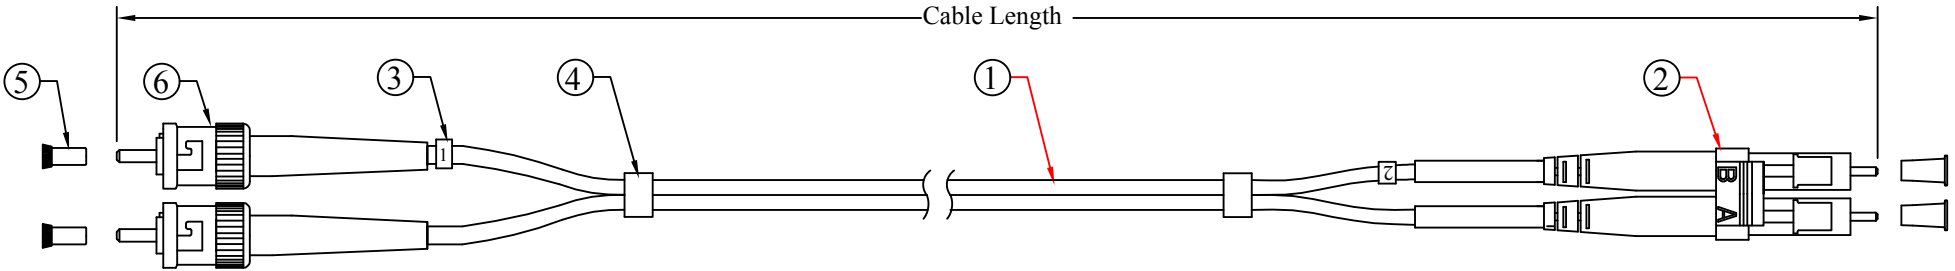

REV.	DESCRIPTION	DATE
A		09-2011

RoHS

NOTES:

Insertion loss < 0.3 dB
Return loss > 50 dB

PART NO.	CABLE LENGTH	PART NO.	CABLE LENGTH
LCST-01201	1 Meter	LCST-01207	7 Meter
LCST-01202	2 Meter	LCST-01210	10 Meter
LCST-01203	3 Meter	LCST-01215	15 Meter
LCST-01204	4 Meter	LCST-01220	20 Meter
LCST-01205	5 Meter	LCST-01225	25 Meter
LCST-01206	6 Meter		

6	ST SM Connector (Metal Housing Yellow Boot)
5	Cap
4	Shrinkage Tube
3	Channel Marker
2	LC SM Duplex Connector (Blue Housing White Boot)
1	OD:1.8mm, Single Mode, Duplex,9/125 Optical Fiber Cable,PVC, Color:Yellow
NO.	SPECIFICATIONS

ITEM NUMBER	LCST-012xx		DRAWER	JL
TITLE	LC / ST, Single Mode, Duplex Fiber Optic Cable,9/125		CHECKED	
MATERIAL	SCALE		APPROVED	
REV.	A	UNIT	INCH	 
DRAWING NO:				

BOM LIST