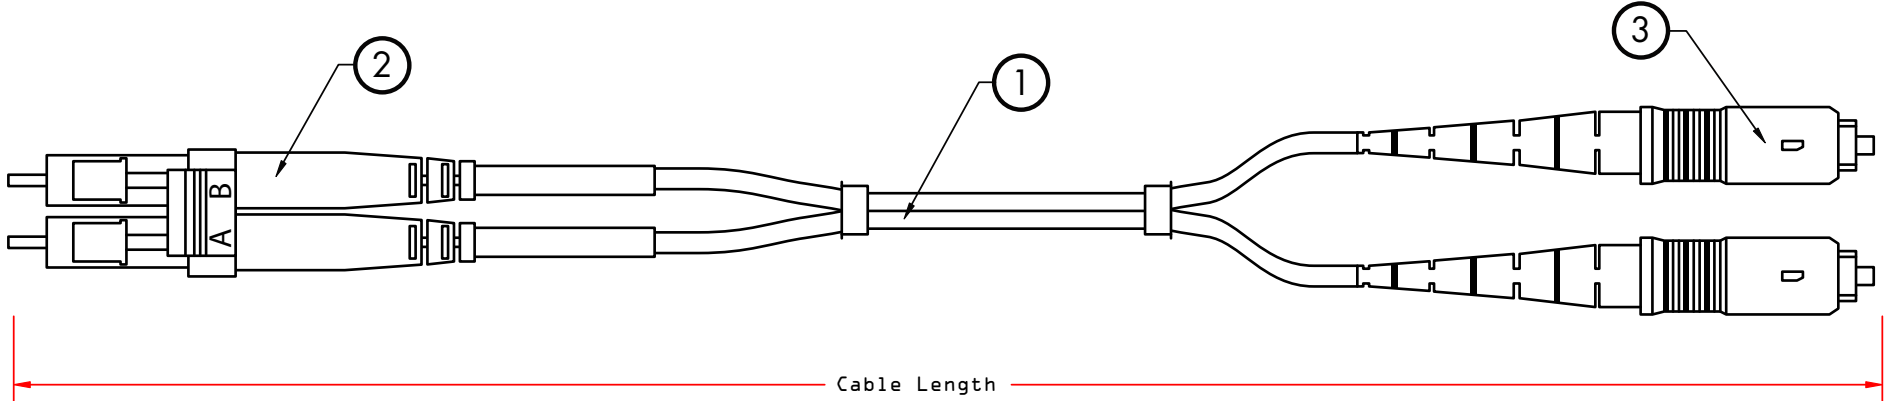

REV.	DESCRIPTION	DATE
A		
B		02-2006

Operating Temp	-20C - 70C
Storage Temp	-40C - 70C
Insertion Loss	0.3dB
Return Loss	50dB
Length Tolerances < 5M	0 - 25cm
Length Tolerances > 5M	0 - 40cm
Repeatability	< 0.2dB
Exchangeability	< 0.2dB

PART NO.	CABLE LENGTH
LCSC-01201	1 M
LCSC-01202	2 M
LCSC-01203	3 M
LCSC-01204	4 M
LCSC-01205	5 M
LCSC-01207	7 M
LCSC-01210	10 M

ITEM NUMBER	LCSC-012xx		DRAWER	MPD
TITLE	LC to SC Single-mode, Duplex, 9/125, Fiber Optic Cable		CHECKED	MAC
			APPROVED	MAC
MATERIAL		SCALE	 	
REV.	A	UNIT		INCH

3	SC Connector
2	LC Connector
1	2.8mm, Single-mode, Duplex, 9/125 Fiber Cable
NO.	SPECIFICATIONS
	BOM LIST

DRAWING NO:

888-212-8295.com
CableWholesale.com