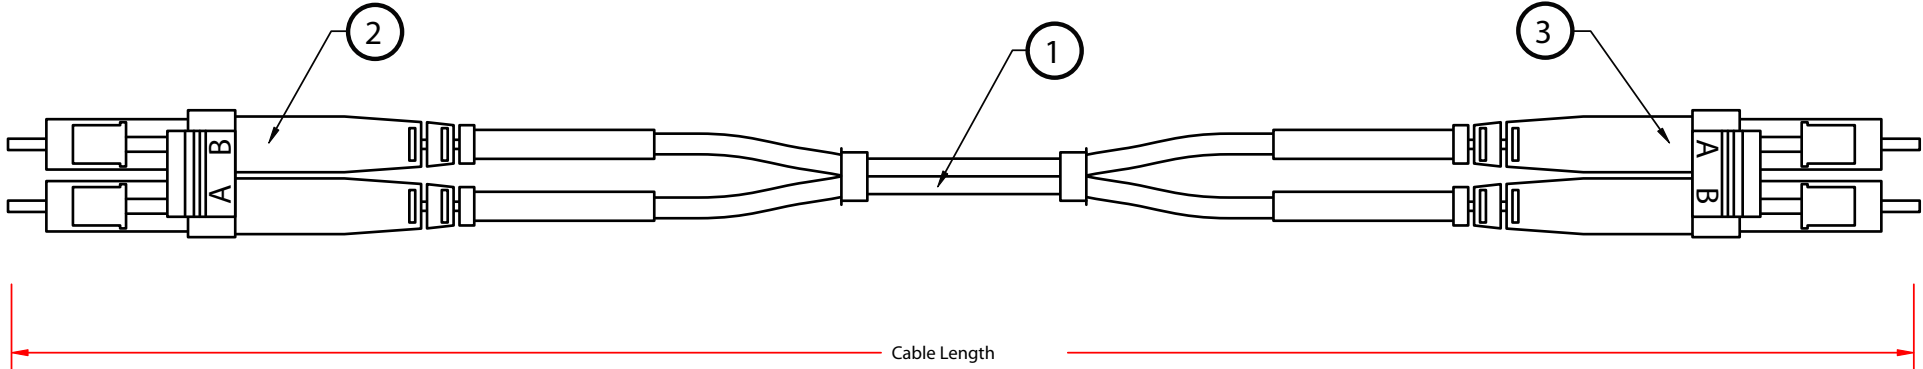

REV.	DESCRIPTION	DATE
A		
B		02-2006

Operating Temp	-20C - 70C
Storage Temp	-40C - 70C
Insertion Loss	0.3dB
Return Loss	50dB
Length Tolerances < 5M	0 - 25cm
Length Tolerances > 5M	0 - 40cm
Repeatability	< 0.2dB
Exchangeability	< 0.2dB

PART NO.	CABLE LENGTH
LCLC-11101	1 M
LCLC-11102	2 M
LCLC-11103	3 M
LCLC-11104	4 M
LCLC-11105	5 M
LCLC-11107	7 M
LCLC-11110	10 M

ITEM NUMBER	LCLC-111xx		DRAWER	MPD
TITLE	LC to LC Multi-mode, Duplex, 62.5/125, Fiber Optic Cable		CHECKED	MAC
			APPROVED	MAC
MATERIAL		SCALE	 	
REV.	A	UNIT		INCH

3	LC Connector, Color: Beige w/ White Boot
2	LC Connector, Color: Beige w/ White Boot
1	OD: 3.0mm, Multi-mode, Duplex, 62.5/125 Fiber Cable, Color: Orange
NO.	SPECIFICATIONS

BOM LIST	
----------	--