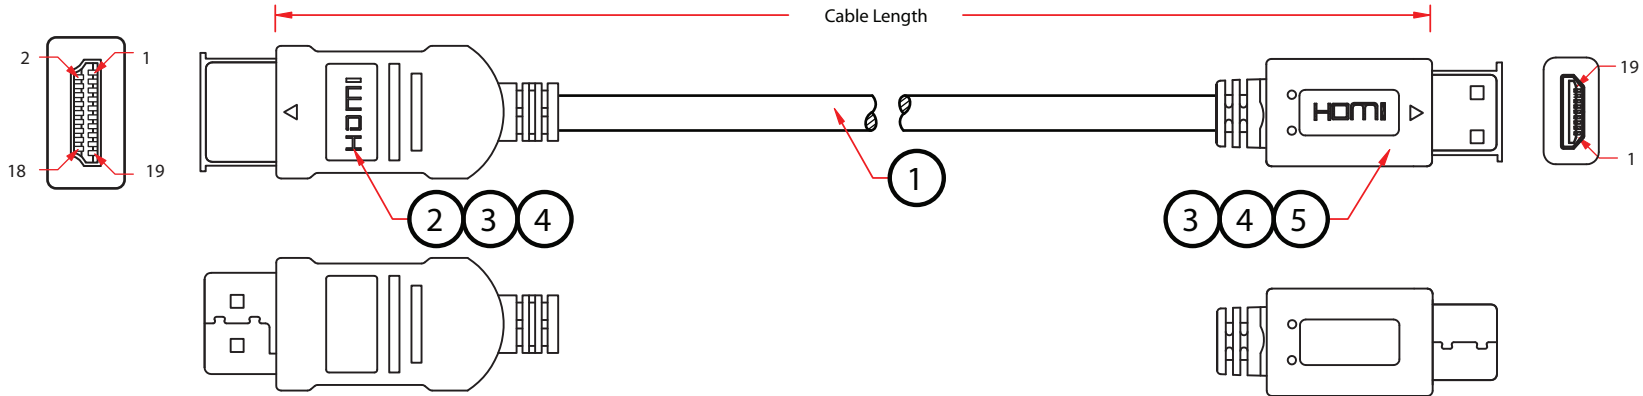

REV.	DESCRIPTION	DATE
A		
B		03-2009

Cable Specifications:

30AWG 7/0.10mm Stranded Tinned Copper Conductor
 0.025mm AL-Mylar Foil Shield
 Copper Braid
 0.58mm Foam PE(1P*4) and 0.50mm HD-PE(1P+5C) Insulation
 30AWG 7/0.10mm Stranded Tinned Copper Drain Wire
 5.5 mm OD PVC Jacket

Pin Assignment

HDMI Male		HDMI Male		HDMI Male		HDMI Male
1	White	1	White	10	White	10
2	Drain	2	Drain	11	Green	11
3	Red	3	Red	12	Black	12
4	White	4	White	13	White	13
5	Drain	5	Drain	14	Red	14
6	Brown	6	Brown	15	Grey	15
7	White	7	White	16	Yellow	16
8	Drain	8	Drain	17	Orange	17
9	Blue	9	Blue	18	Purple	18
				19	Braid	19
				Shell		Shell

PART NO.	CABLE LENGTH
HDMI-31103	3 ft
HDMI-31106	6 ft
HDMI-31110	10 ft
HDMI-31115	15 ft

7	
6	
5	Mini HDMI 19/M 30U, Insulation: Black, Solder Type, HDMI Shell: Gold Plated, 15u
4	45P PVC, Color: Black
3	Inner Molding, Color: Clear
2	HDMI 19/M 30U, Insulation: Black, Solder Type, HDMI Shell: Gold Plated, 15u
1	UL20276 3C [(30AWG*1P + Drain) w/Al-Foil] *4 + 30AWG*1P + 30AWG*5C, w/Al-Foil + Braid, OD: 5.5mm, Black PVC Jacket
NO.	SPECIFICATIONS

ITEM NUMBER	HDMI-311xx			DRAWER	LIBRA
TITLE	HDMI Male to Mini HDMI Male Cable			CHECKED	
				APPROVED	
MATERIAL		SCALE			
REV.	A	UNIT	INCH		
DRAWING NO:					

	BOM LIST
--	----------