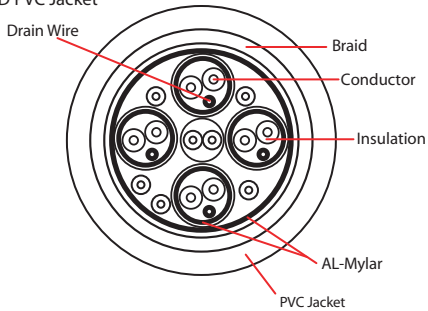

REV.	DESCRIPTION	DATE
A		
B		03-2009

Cable Specifications:

30AWG 7/0.10mm Stranded Tinned Copper Conductor
 0.025mm AL-Mylar Foil Shield
 Copper Braid
 0.58mm Foam PE(1P*4) and 0.50mm HD-PE(1P+5C) Insulation
 30AWG 7/0.10mm Stranded Tinned Copper Drain Wire
 5.5 mm OD PVC Jacket

Pin Assignment

HDMI Male		HDMI Male		HDMI Male		HDMI Male
1	White	1	White	10	White	10
2	Drain	2	Drain	11	Green	11
3	Red	3	Red	12	Black	12
4	White	4	White	13	White	13
5	Drain	5	Drain	14	Red	14
6	Brown	6	Brown	15	Grey	15
7	White	7	White	16	Yellow	16
8	Drain	8	Drain	17	Orange	17
9	Blue	9	Blue	18	Purple	18
				19	Braid	19
				Shell		Shell

PART NO.	CABLE LENGTH
HDMI-31103	3 ft
HDMI-31106	6 ft
HDMI-31110	10 ft
HDMI-31115	15 ft

7	
6	
5	Mini HDMI 19/M 30U, Insulation: Black, Solder Type, HDMI Shell: Gold Plated, 15u
4	45P PVC, Color: Black
3	Inner Molding, Color: Clear
2	HDMI 19/M 30U, Insulation: Black, Solder Type, HDMI Shell: Gold Plated, 15u
1	UL20276 3C [(30AWG*1P + Drain) w/Al-Foil] *4 + 30AWG*1P + 30AWG*5C, w/Al-Foil + Braid, OD: 5.5mm, Black PVC Jacket
NO.	SPECIFICATIONS