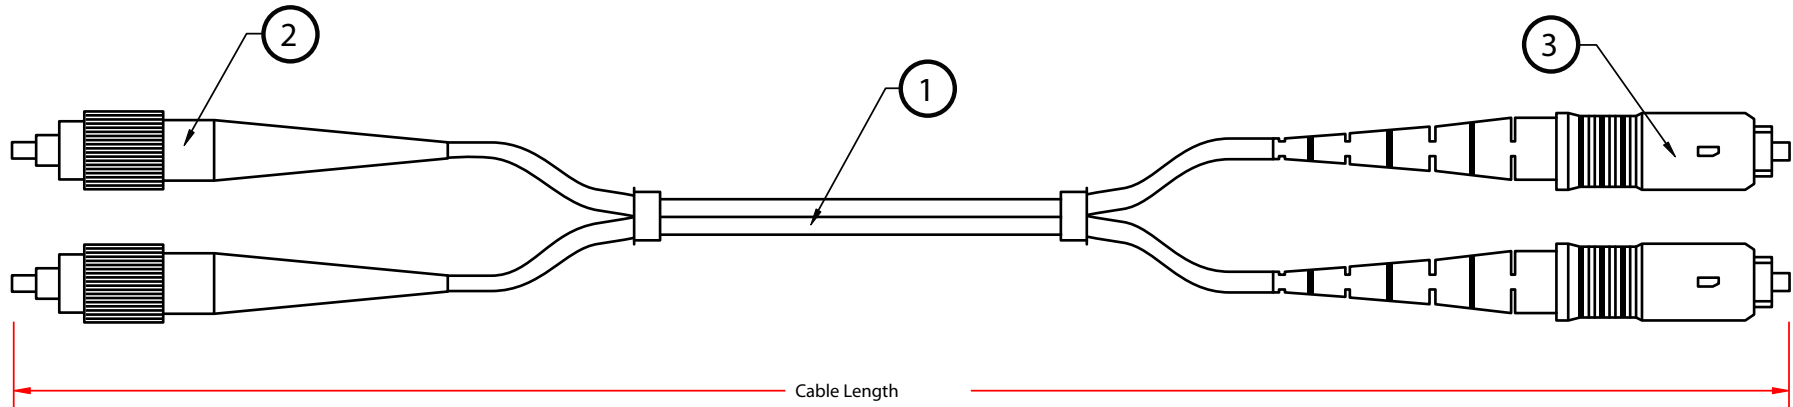

REV.	DESCRIPTION	DATE
A		
B		02-2006

Operating Temp	-20C - 70C
Storage Temp	-40C - 70C
Insertion Loss	0.3dB
Return Loss	50dB
Length Tolerances < 5M	0 - 25cm
Length Tolerances > 5M	0 - 40cm
Repeatability	< 0.2dB
Exchangeability	< 0.2dB

PART NO.	CABLE LENGTH
FCSC-11101	1 M
FCSC-11102	2 M
FCSC-11103	3 M
FCSC-11104	4 M
FCSC-11105	5 M
FCSC-11107	7 M
FCSC-11010	10 M

ITEM NUMBER	FCSC-111xx			DRAWER	MPD
TITLE	FC to SC Multi-mode, Duplex, 62.5/125, Fiber Optic Cable			CHECKED	MAC
				APPROVED	MAC
MATERIAL		SCALE			
REV.	A	UNIT	INCH		
DRAWING NO:					

3	SC Connector, Color: Blue
2	FC Connector, Color: Black
1	OD: 3.0mm, Multi-mode, Duplex, 62.5/125 Fiber Cable, Color: Orange
NO.	SPECIFICATIONS
	BOM LIST