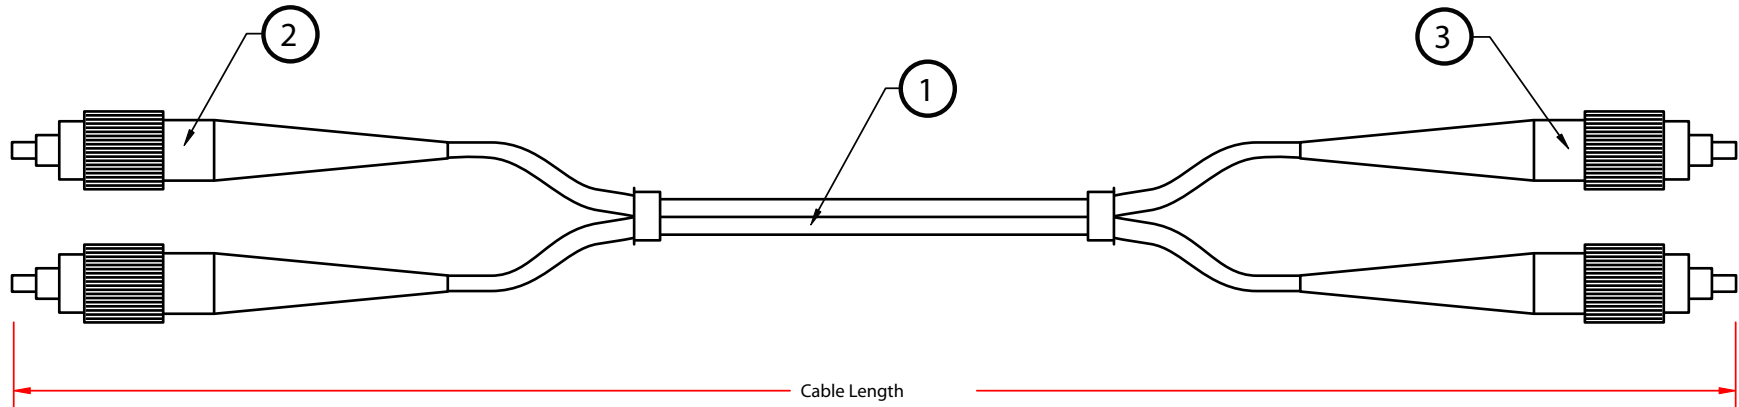

REV.	DESCRIPTION	DATE
A		
B		02-2006

Operating Temp	-20C - 70C
Storage Temp	-40C - 70C
Insertion Loss	0.3dB
Return Loss	50dB
Length Tolerances < 5M	0 - 25cm
Length Tolerances > 5M	0 - 40cm
Repeatability	< 0.2dB
Exchangeability	< 0.2dB

PART NO.	CABLE LENGTH
FCFC-11101	1 M
FCFC-11102	2 M
FCFC-11103	3 M
FCFC-11104	4 M
FCFC-11105	5 M
FCFC-11107	7 M
FCFC-11010	10 M

ITEM NUMBER	FCFC-111xx			DRAWER	MPD
TITLE	FC to FC Multi-mode, Duplex, 62.5/125, Fiber Optic Cable			CHECKED	MAC
				APPROVED	MAC
MATERIAL		SCALE			
REV.	A	UNIT	INCH		
DRAWING NO:				 888-212-8295.com	

3	FC Connector, Color: Black
2	FC Connector, Color:Black
1	OD:3.0mm, Multi-mode, Duplex, 62.5/125 Fiber Cable, Color: Orange
NO.	SPECIFICATIONS
BOM LIST	