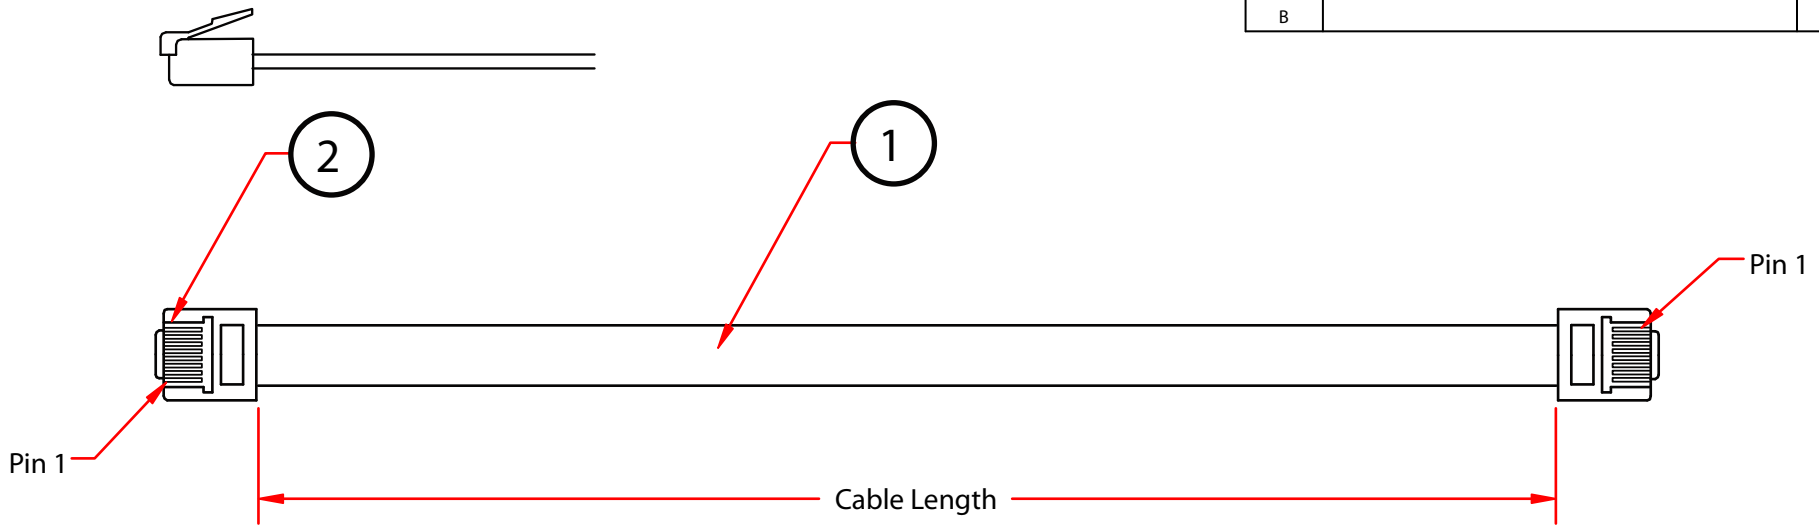

REV.	DESCRIPTION	DATE
A		
B		08-2010

Pin Assignment	
RJ12 6P6C	RJ12 6P6C
1	6
2	5
3	4
4	3
5	2
6	1

RoHS

PART NO.	CABLE LENGTH
8102-66201	1 ft
8102-66202	2 ft
8102-66207	7 ft
8102-66208	8ft
8102-66214	14 ft
8102-66225	25 ft

ITEM NUMBER	8102-662xx		DRAWER	LIBRA
TITLE	RJ12, 6P / 6C, Silver Satin Flat, Reverse, (Voice)		CHECKED	
MATERIAL	SCALE		APPROVED	
REV.	A	UNIT	INCH	

2	RJ12 6P6C Male, w/50U Gold Plating Contacts
1	6C 28AWG, Flat Telephone Cable. Jacket: Silver
NO.	SPECIFICATIONS
	BOM LIST