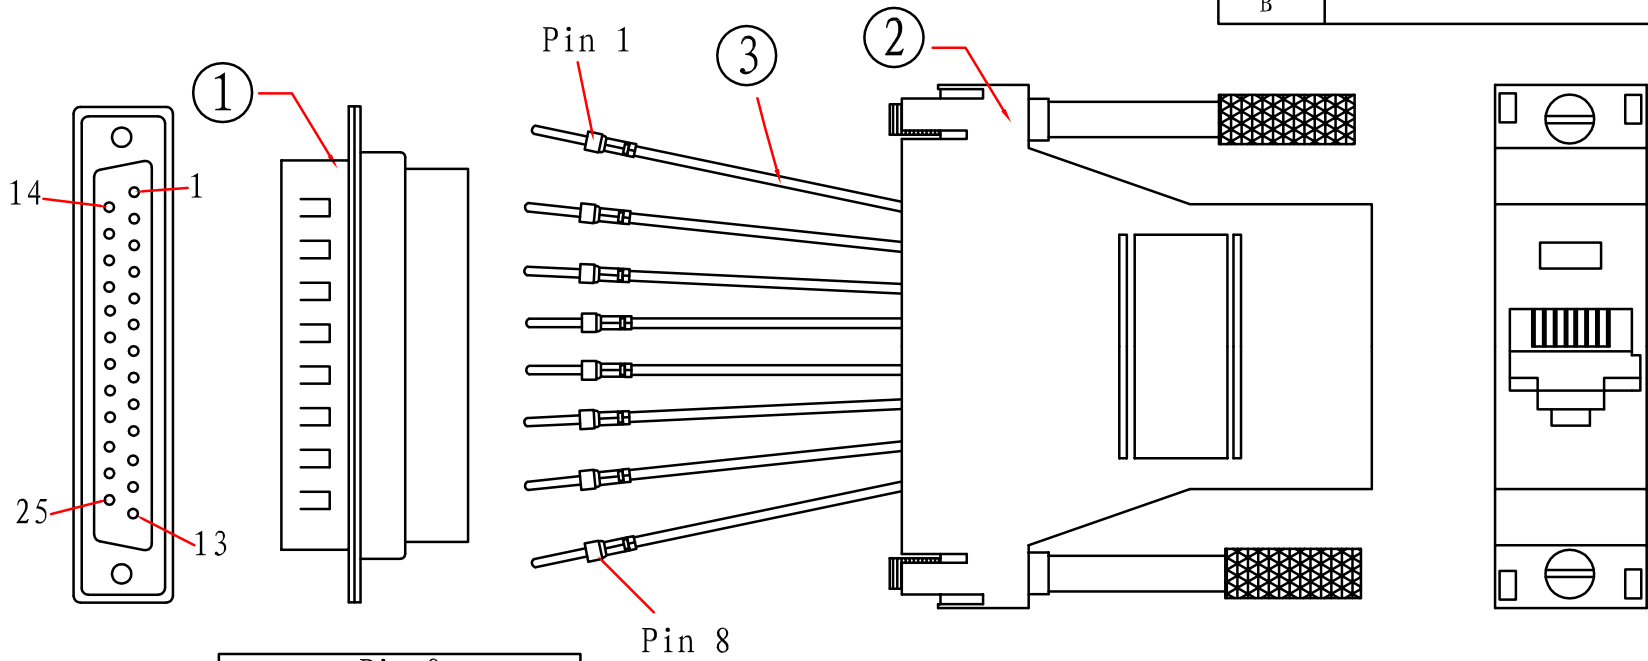

REV.	DESCRIPTION	DATE
A		
B		04-2008

Pin Out	
1	Blue
2	Orange
3	Black
4	Red
5	Green
6	Yellow
7	Brown
8	White

ITEM NUMBER	31D3-3720BL		DRAWER	LIBRA
TITLE	DB25 Male to RJ45, Color:Blue		CHECKED	
MATERIAL	SCALE		APPROVED	
REV.	A	UNIT	INCH	 
DRAWING NO:				

3	UL Approved AWM 1061 26AWG SRPVC VW-1 80C
2	RJ45 to DB25 Housing
1	DB25 Male
NO.	SPECIFICATIONS
	BOM LIST