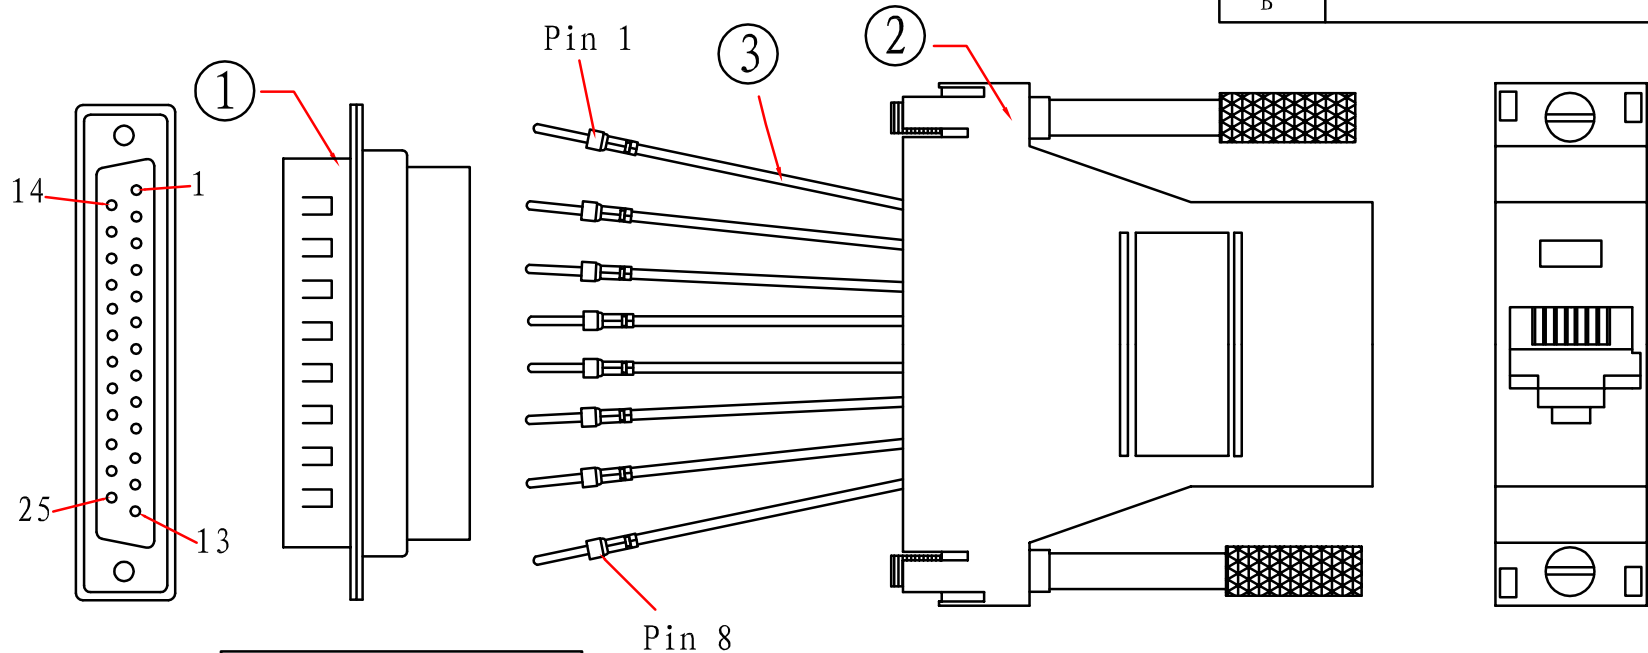

REV.	DESCRIPTION	DATE
A		
B		04-2008

Pin Out	
1	Blue
2	Orange
3	Black
4	Red
5	Green
6	Yellow
7	Brown
8	White

RoHS
Compliant

ITEM NUMBER	31D3-3720BK			DRAWER	LIBRA
TITLE	DB25 Male to RJ45, Color:Black			CHECKED	
				APPROVED	
MATERIAL		SCALE		 	
REV.	A	UNIT	INCH		
DRAWING NO:					

3	UL Approved AWM 1061 26AWG SRPVC VW-1 80C
2	RJ45 to DB25 Housing
1	DB25 Male
NO.	SPECIFICATIONS
	BOM LIST