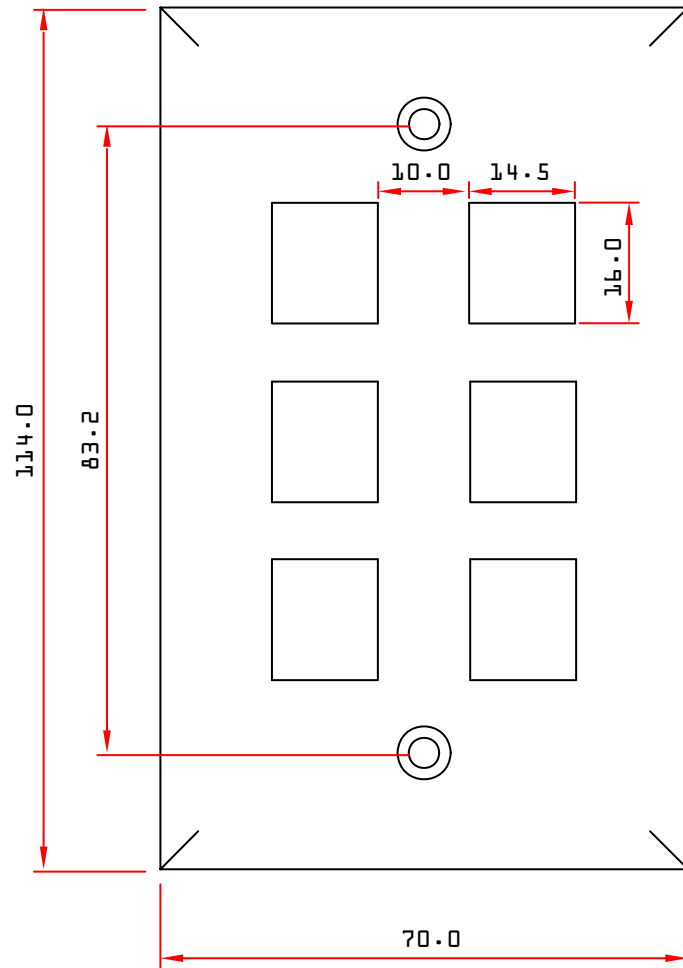

REV.	DESCRIPTION	DATE
A		
B		08-2008

Available Colors: White & Ivory.

ITEM NUMBER	301-BK-x		DRAWER	MPD
TITLE	6 Hole Keystone Wall Plate		CHECKED	MAC
			APPROVED	MAC
MATERIAL		SCALE	 	
REV.	A	UNIT		INCH
DRAWING NO:			 888-212-8295.com CableWholesale.com	