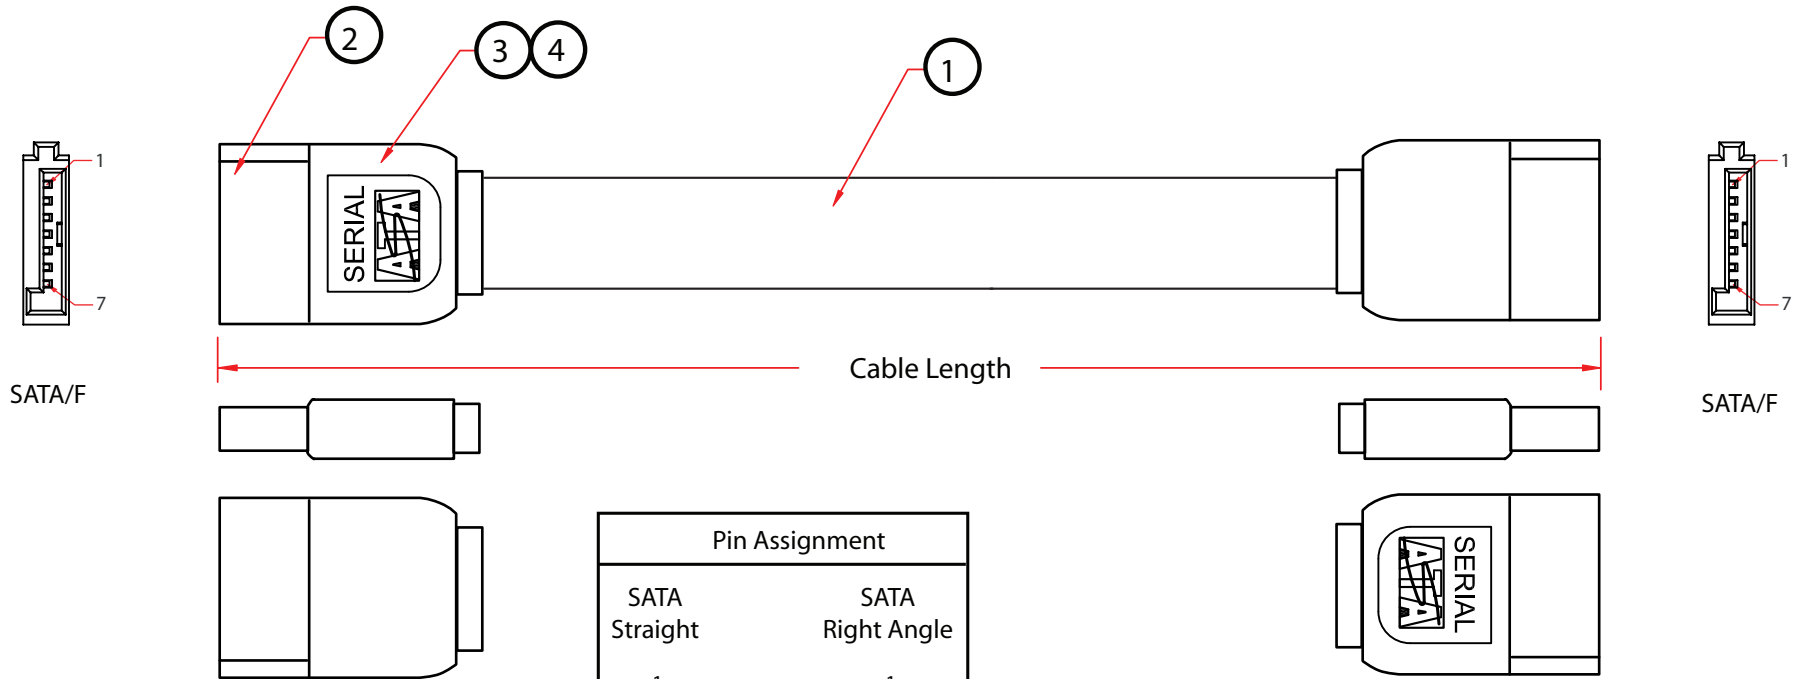

REV.	DESCRIPTION	DATE
A		
B		04-2009

Pin Assignment	
SATA Straight	SATA Right Angle
1	1
2	2
3	3
4	4
5	5
6	6
7	7

PART NO.	CABLE LENGTH
21SA-0005M	0.5M
21SA-001M	1M

NO.	SPECIFICATIONS
4	PVC Overmolded, Color: Black
3	LDPE Covering
2	Serial ATA Female Connector, PBT
1	AWM 2725 (2Cx26AWG Solid Tinned Copper+ Drain 2Cx26AWG Solid Tinned Copper, w/AL-Foil)*2 + 85% Coverage Braid 16/8/0.1mm Tinned Copper, Pink Outer PVC Jacket
BOM LIST	

ITEM NUMBER	21SA-0xxx		DRAWER	LIBRA
TITLE	Serial ATA (SATA) Cable, 150Mbps, Internal		CHECKED	
MATERIAL	SCALE		APPROVED	
REV.	A	UNIT	INCH	
DRAWING NO:			 888-212-8295.com CableWholesale.com	