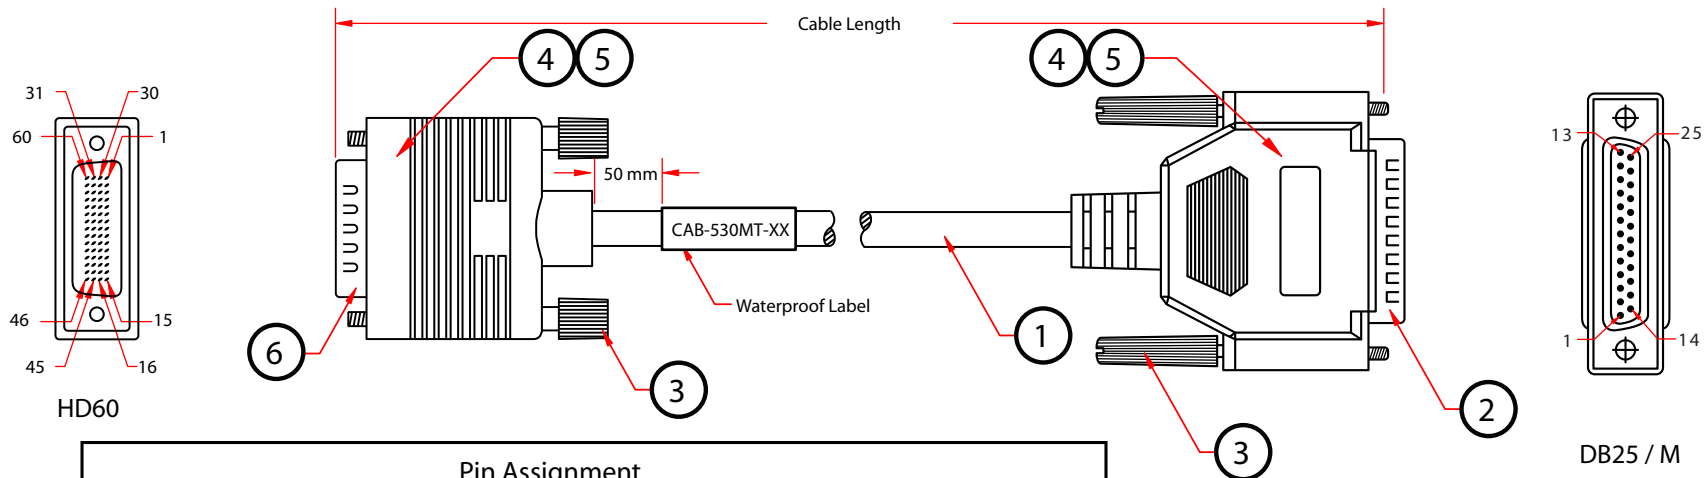

REV.	DESCRIPTION	DATE
A		
B		03-2009

Pin Assignment					
HD60 Male	DB25 Male	HD60 Male	DB25 Male	HD60 Male	DB25 Male
1	5	13	24	47	
2	13	14	11	48	
3	6	23	12	49	
4	22	24	15	51	
5	8	25	9	52	
6	10	26	17	46	1
7	20	27	16	Shell	Shell
8	23	28	3		
9	4	44	18		
10	19	45	7		
11	2				
12	14				

RoHS

PART NO.	CABLE LENGTH
10CO-06106	6 ft
10CO-06110	10 ft

6	MOL60 Male, Gold Flash on Contacts	ITEM NUMBER	10CO-061xx		DRAWER	LIBRA
5	Dark Blue Overmolded PVC (BL17/90P)	TITLE	HD60 Male / DB25 Male, (CAB-530MT-XX) Cisco Cable		CHECKED	
4	Transparent PE Molded				APPROVED	
3	Dark Blue PVC (BL17/90P) Molded Thumb Screws #4-40	MATERIAL		SCALE		
2	DB25 Male W/Gold Plating Contacts	REV.	A	UNIT		INCH
1	UL2919 11 Twisted Pairs 28AWG, AL-Mylar & Copper Braid Foil Shielding with Drain Wire, OD: 7.5mm, Dark Blue Outer PVC Jacket (BL17/90P)	DRAWING NO:			 888-212-8295.com CableWholesale	
NO.	SPECIFICATIONS					
	BOM LIST					